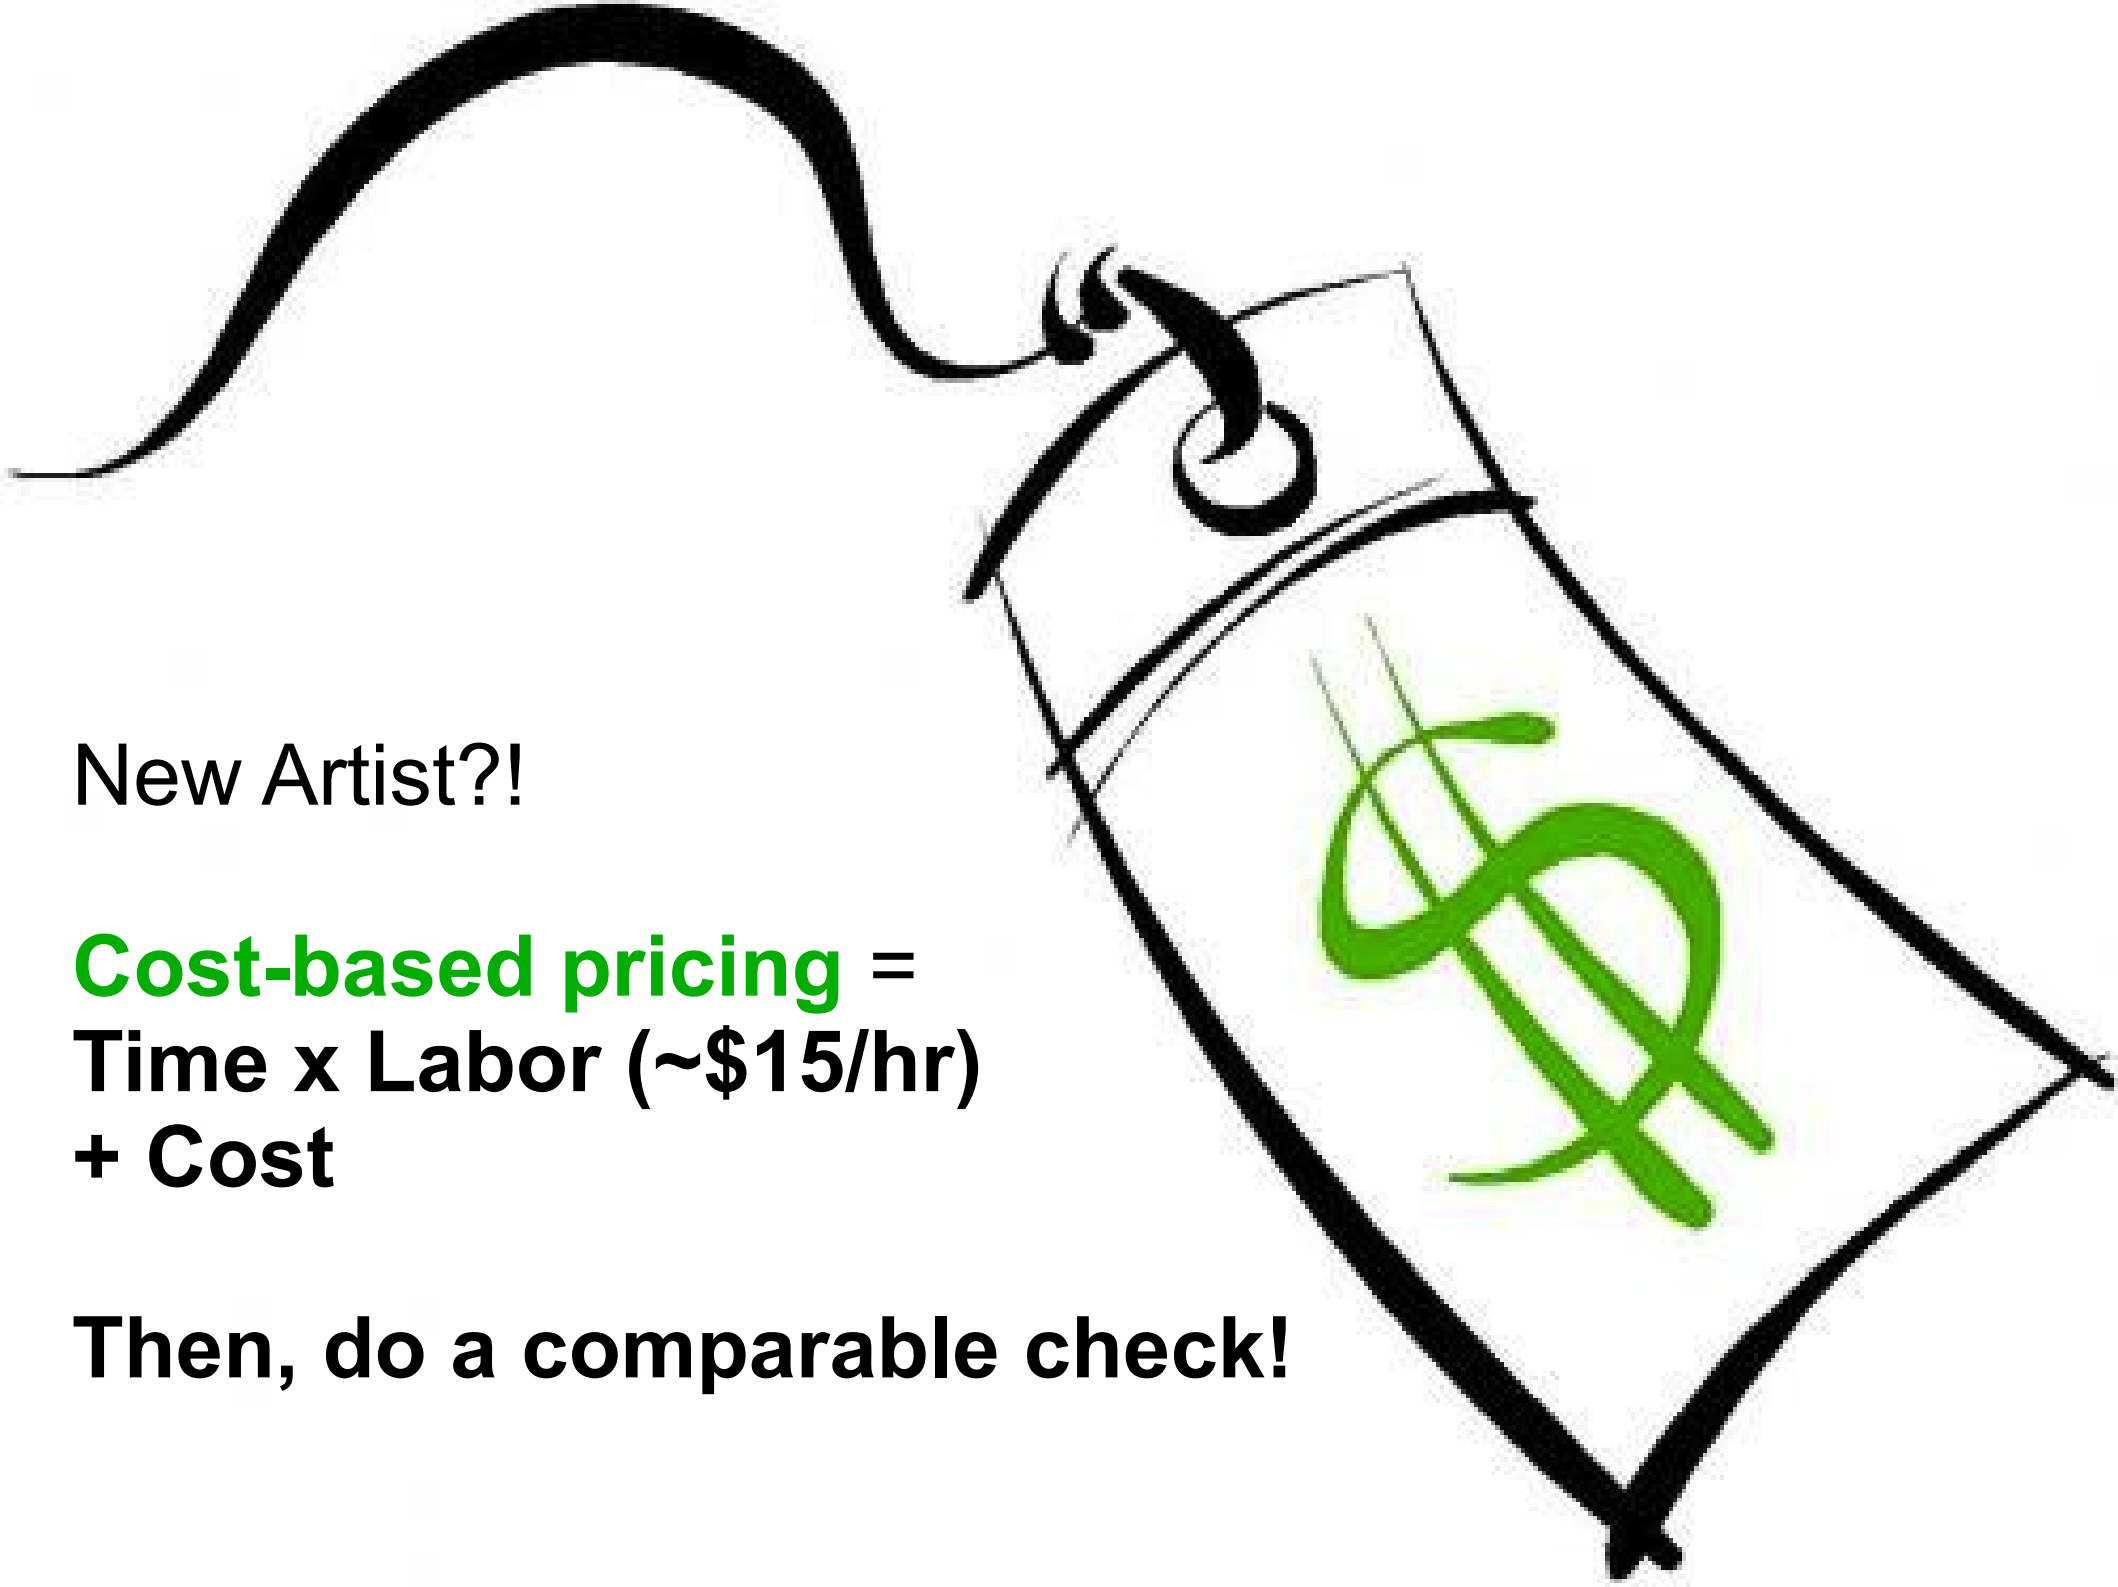

New Artist?!

Cost-based pricing =
Time x Labor (~\$15/hr)
+ Cost

Then, do a comparable check!

Keep Track of Your Time!

Overhead Costs

Other Common Pricing Strategies

- By Size
 - 8 x 10 = \$100
 - 16 x 20 = \$200
- Square-Inch Calculation / Method
 - Width x Height x \$X (+ 2 x *Frame Costs*)
 - 16 x 20 x \$6 = \$1,920 ≈ \$1,900
 - Smaller works = higher sq-in constant, e.g. \$8
 - Larger works = lower sq-in constant, e.g. \$4-5