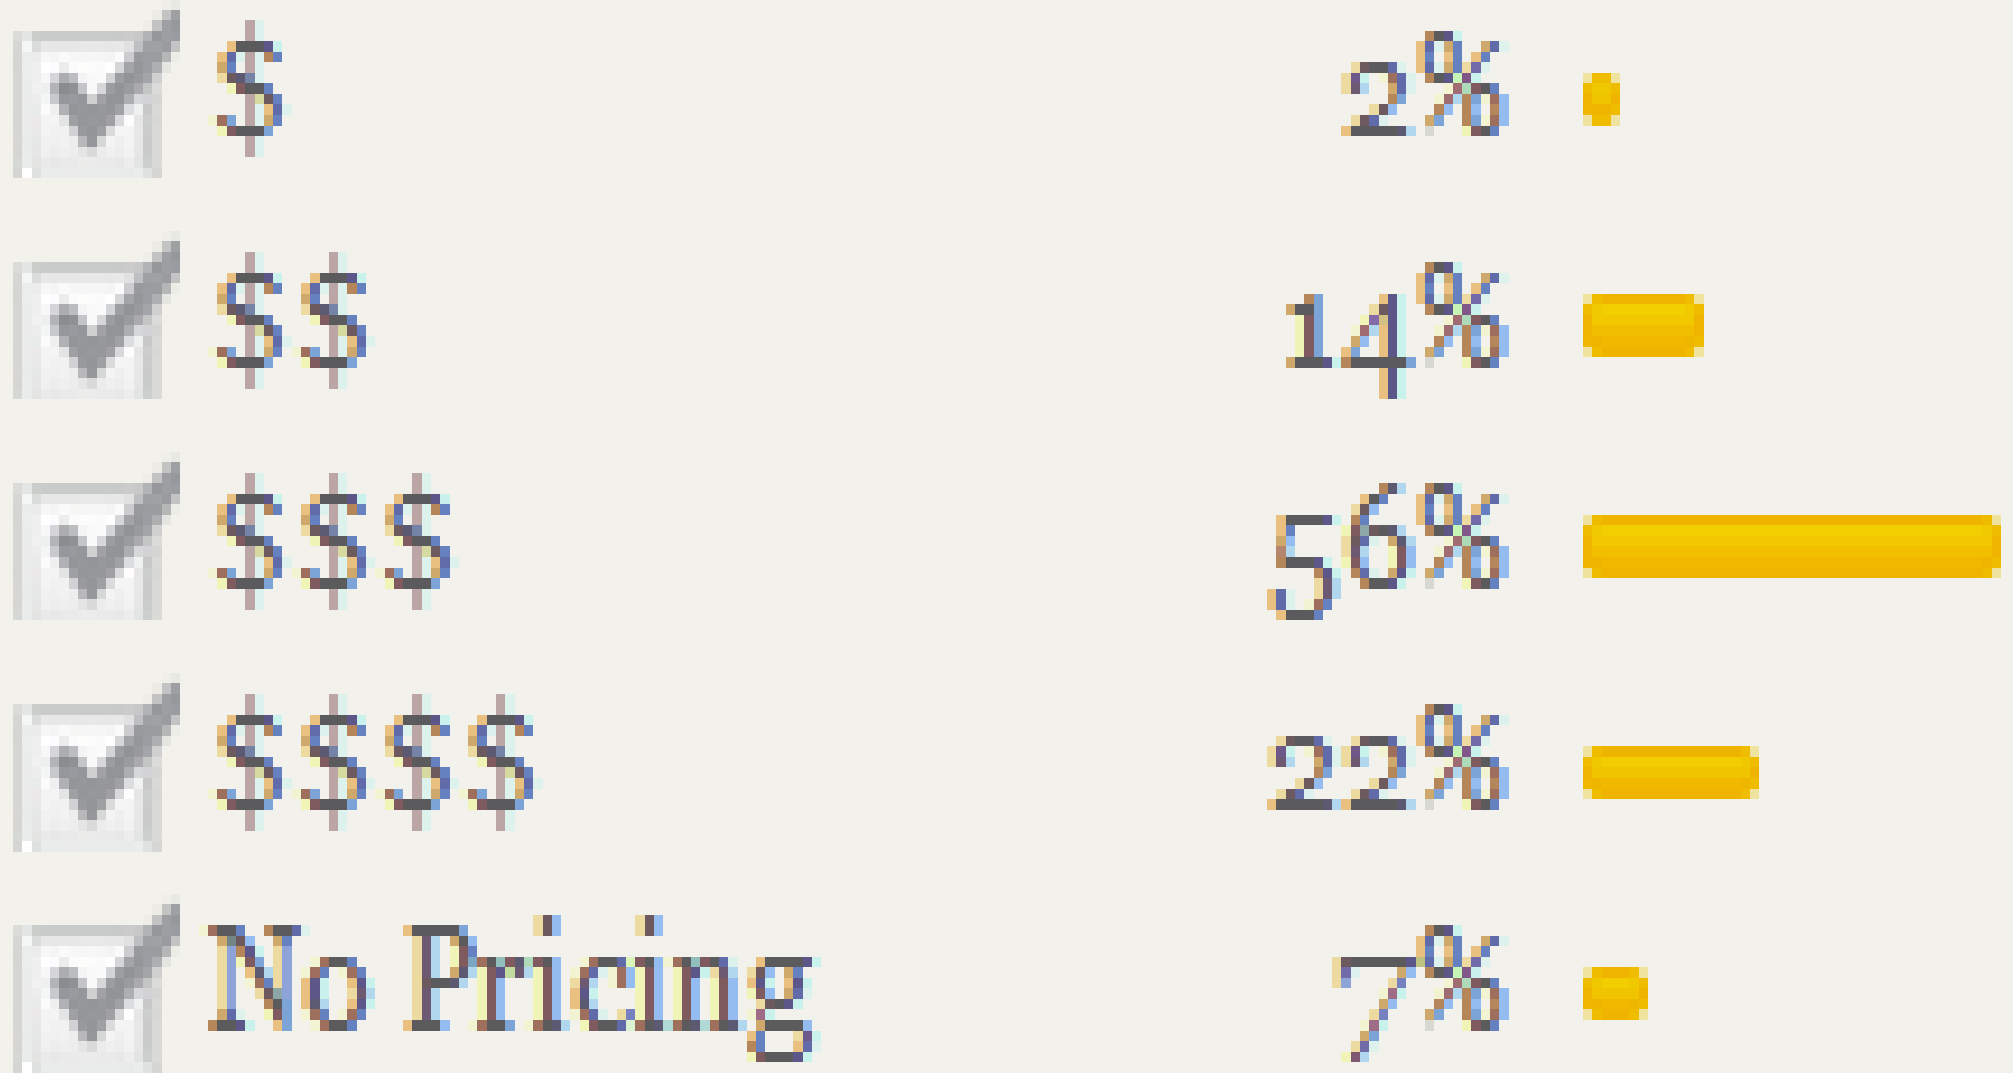

When to Increase Prices

+10 – 25% / year

PRICE RANGE

LET'S MAKE A DEAL

Handwritten signature

Leave Room to Negotiate Down!

Online Pricing Issues

Barry Warne Art